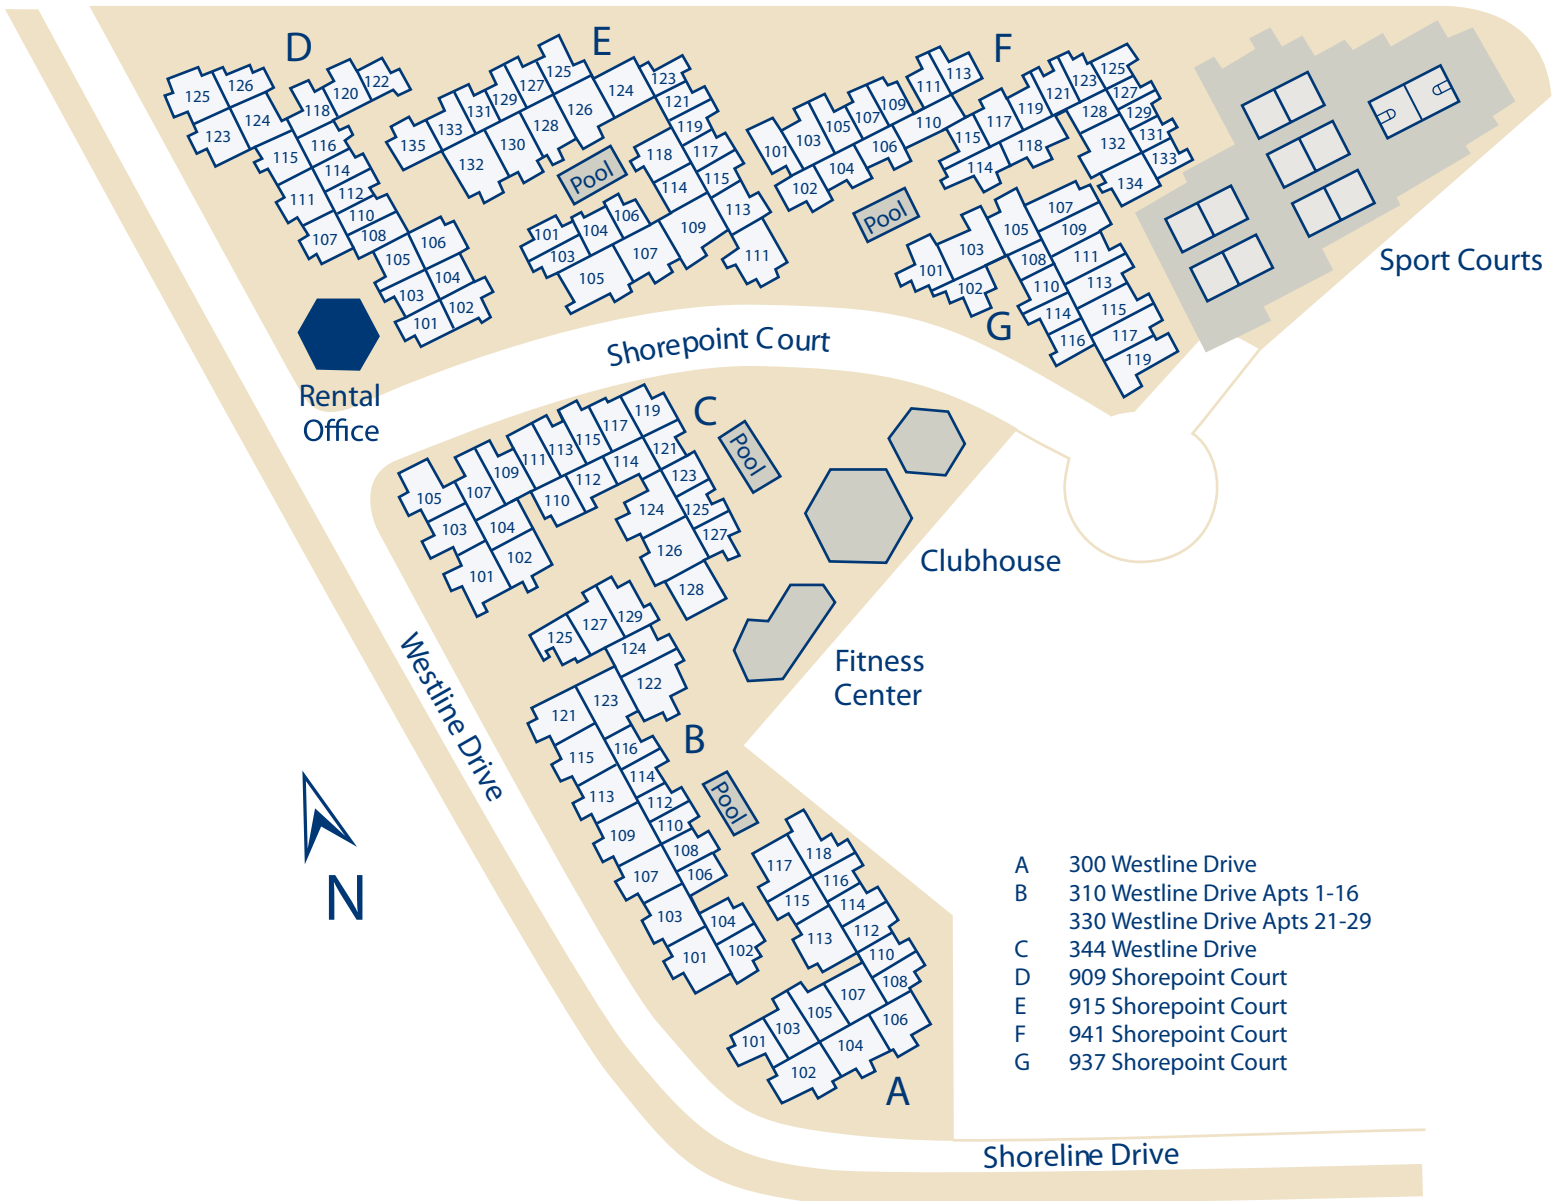

South Shore Beach and Tennis Club

SITE MAP

901 SHOREPOINT COURT, ALAMEDA, CA 94501 / 510.521.2801 / SOUTHSHORE@PROMETHEUSREG.COM
WWW.SOUTHSHOREAPTS.COM

- A 300 Westline Drive
- B 310 Westline Drive Apts 1-16
- C 330 Westline Drive Apts 21-29
- C 344 Westline Drive
- D 909 Shorepoint Court
- E 915 Shorepoint Court
- F 941 Shorepoint Court
- G 937 Shorepoint Court

We reserve the right to modify plans. This floorplan is an artist's conception and is not to scale.

PROMETHEUS
I AM HOME

06/11