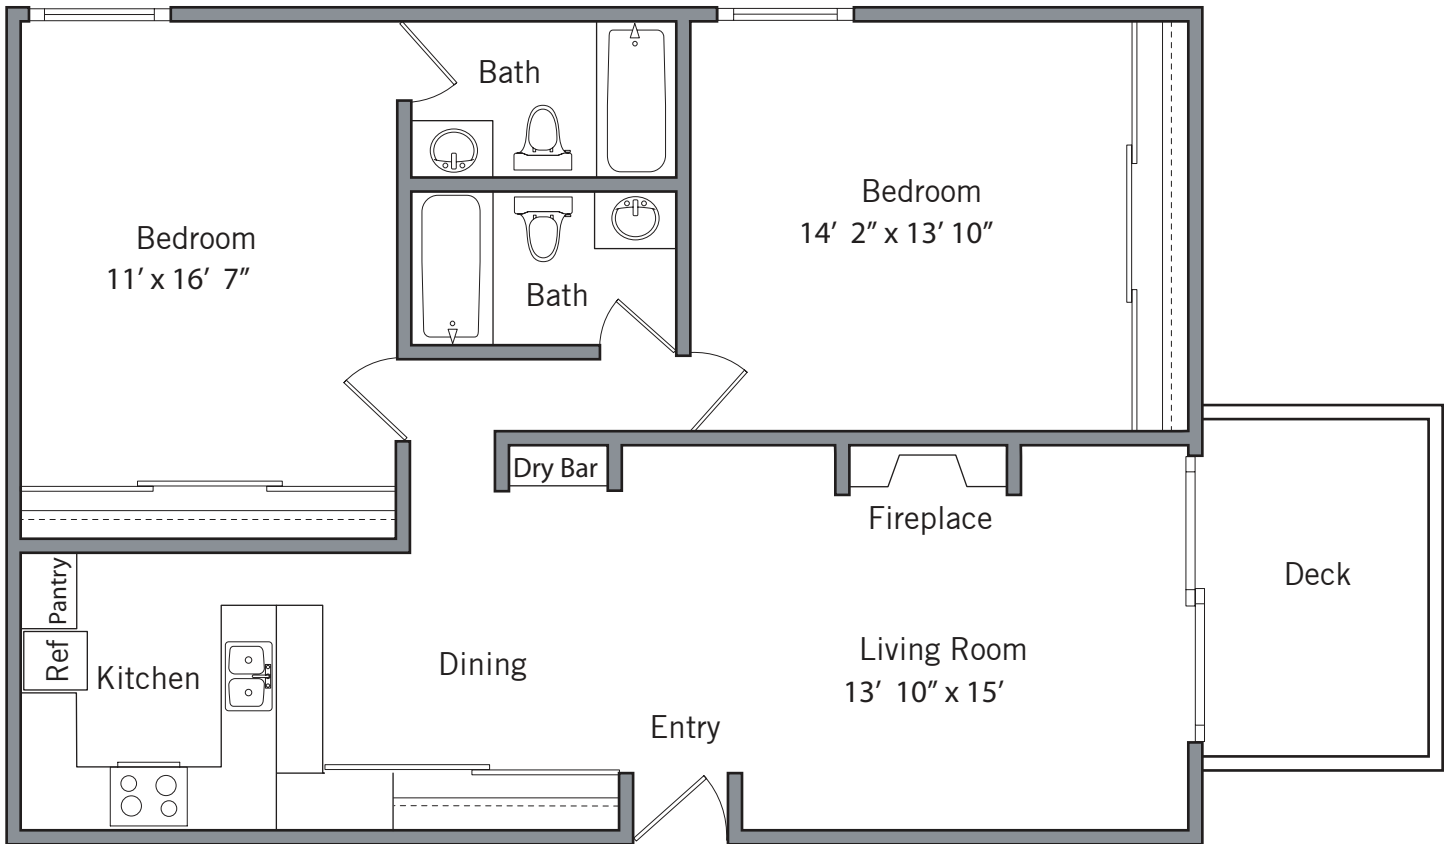

South Shore Beach and Tennis Club

PORTOFINO | APPROX. 1,260 SQ FT

901 SHOREPOINT COURT, ALAMEDA, CA 94501 / 510.521.2801 / SOUTHSHORE@PROMETHEUSREG.COM
WWW.SOUTHSHOREAPTS.COM

We reserve the right to modify plans, features and specifications without notice of obligation. Measurements and square footage are approximate and should not be relied upon. Each floorplan is an artist's conception and is not to scale.